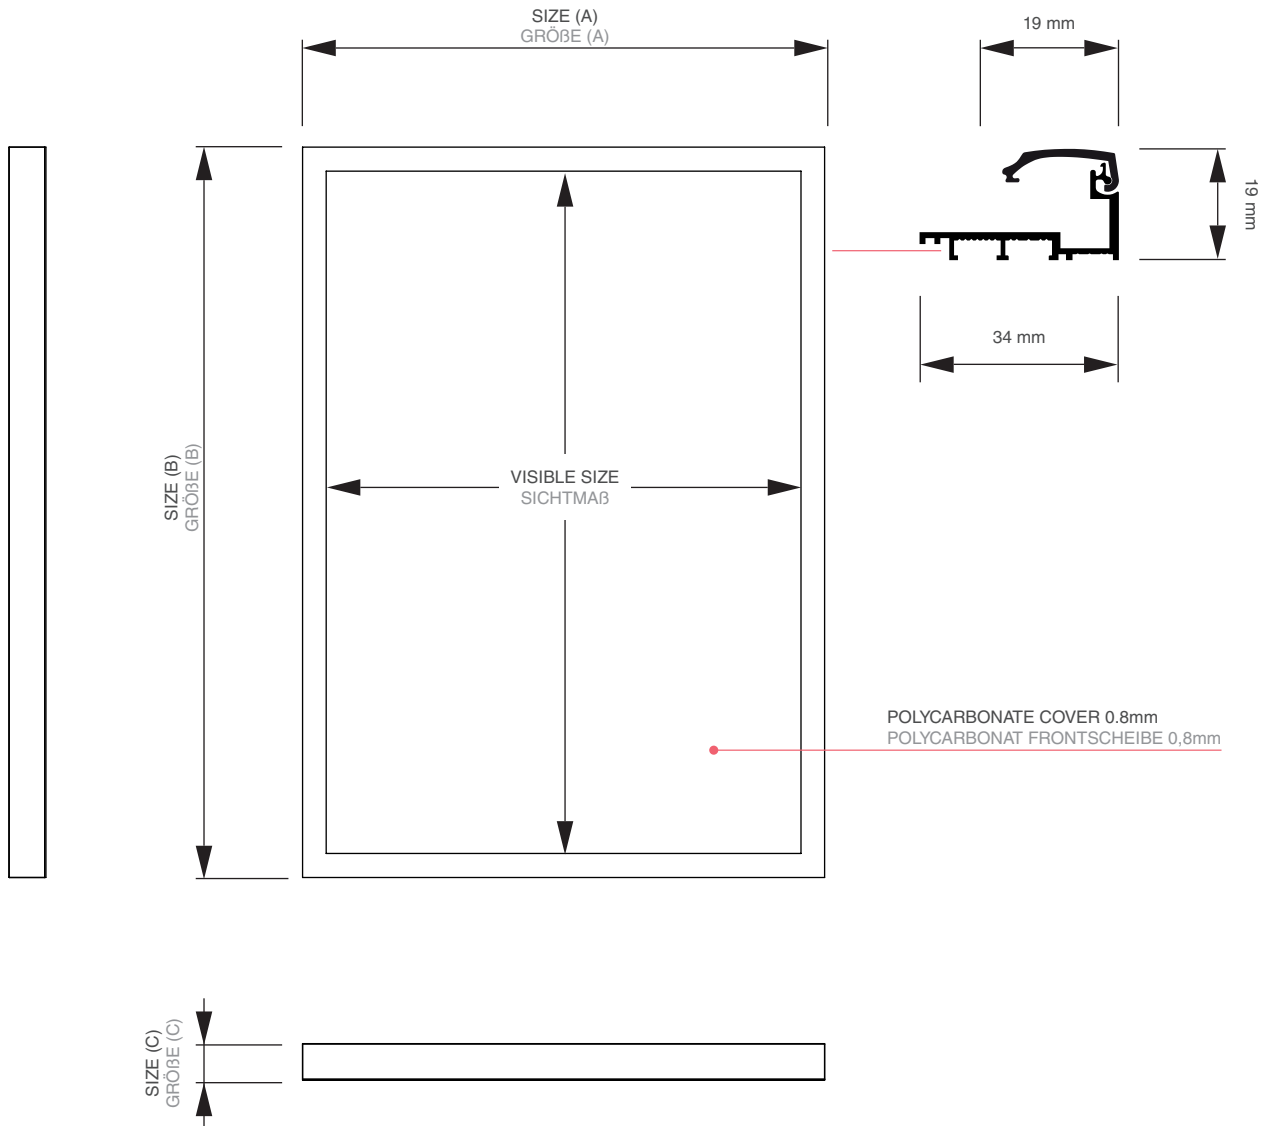

LED Poster Light box economy

Illuminated Displays | LED Poster Frames

ACCESSORIES
ZUBEHÖR

(SOSSET)
SET OF SCREWS
SCHRAUBENSET