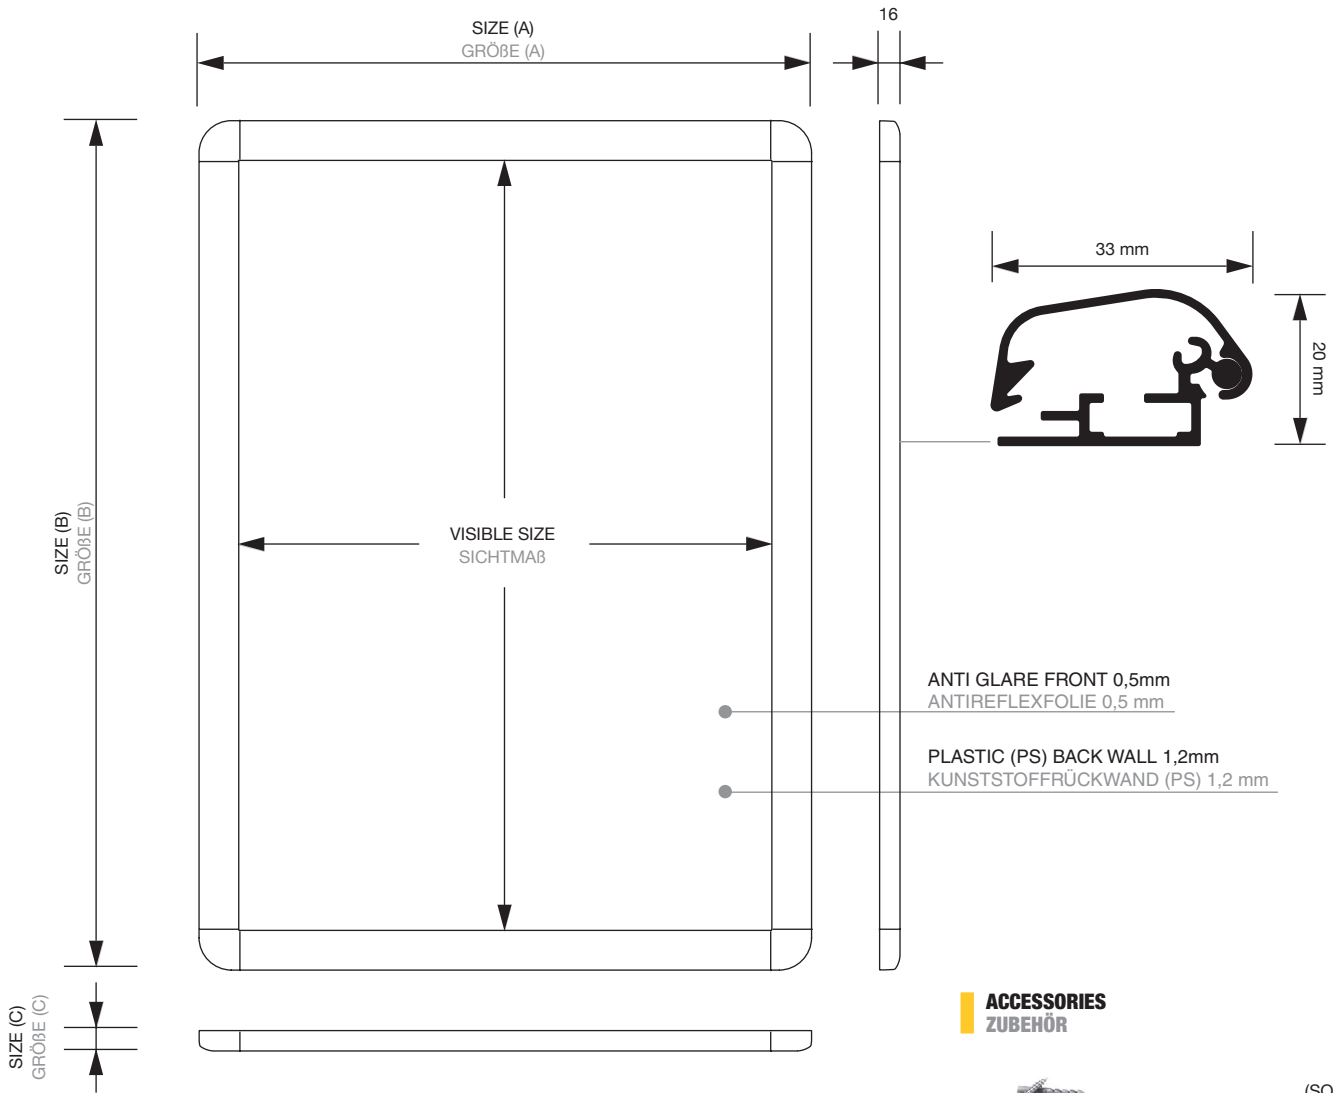

SECURITY SNAP FRAME PROFILE 32 mm / RONDO CORNER

Poster Frames | Snap Frames

**ACCESSORIES
ZUBEHÖR**

(SOSSET)
SET OF SCREWS
SCHRAUBENSET

(HHKR)
HANGING HOOKS
HAKEN ZUM ABHÄNGEN

(WRBAG)
WEATHER RESISTANT POSTER BAG
WETTERFESTE POSTERTASCHE

(KRK)
SECURITY LEVER TOOL
PROFILÖFFNER