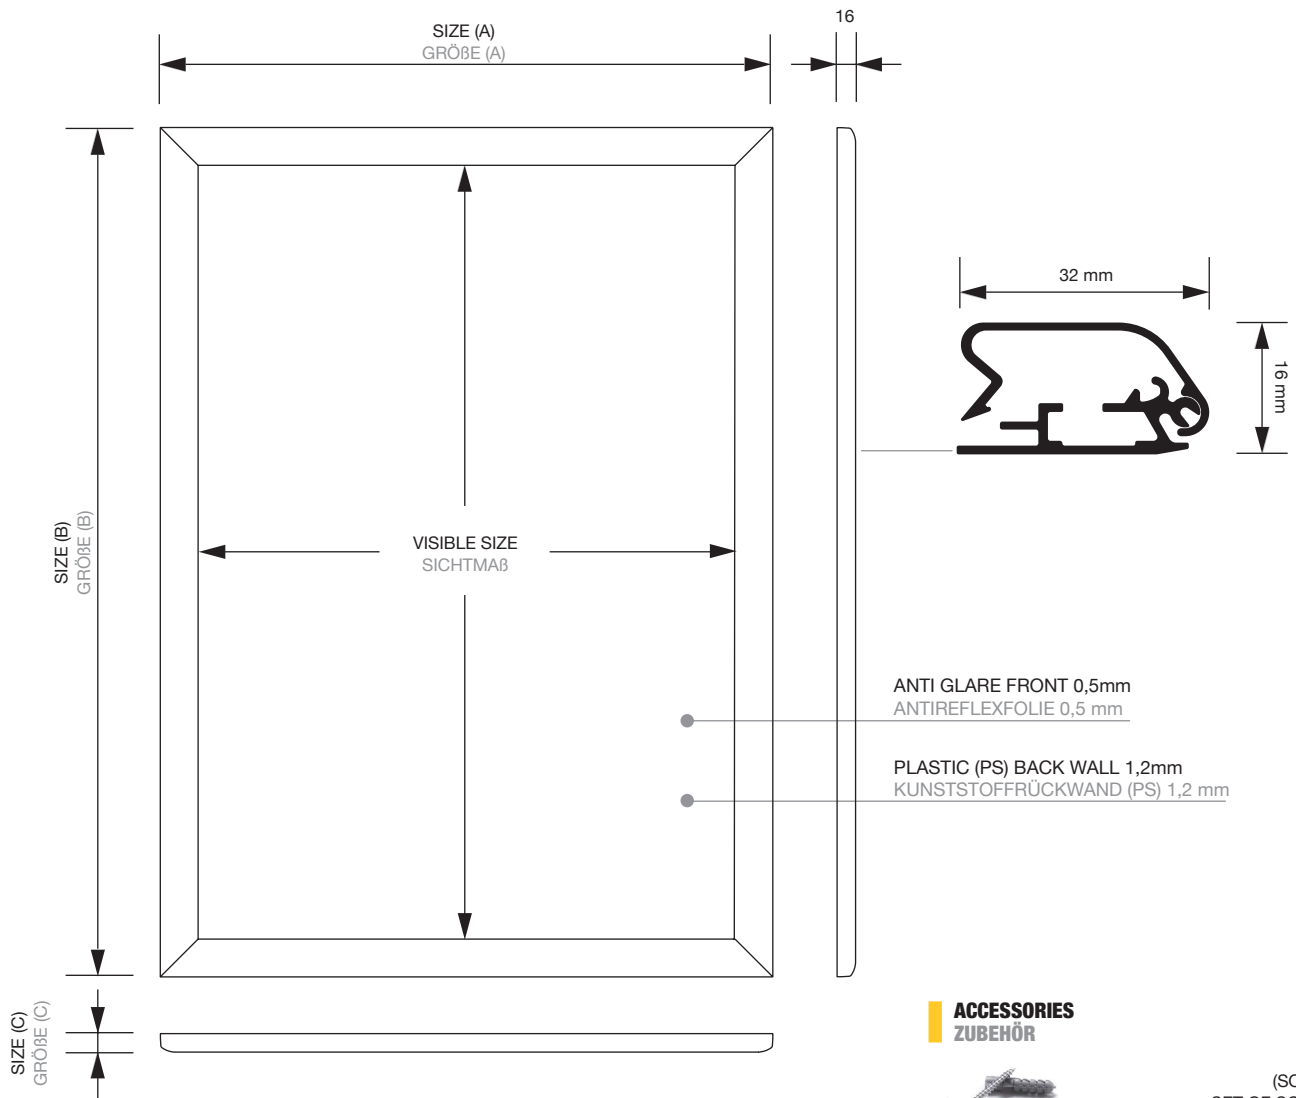

(SOSSET)
SET OF SCREWS
SCHRAUBENSET

SNAP FRAME PROFILE 32 mm / MITRED CORNER

Poster Frames | Snap Frames