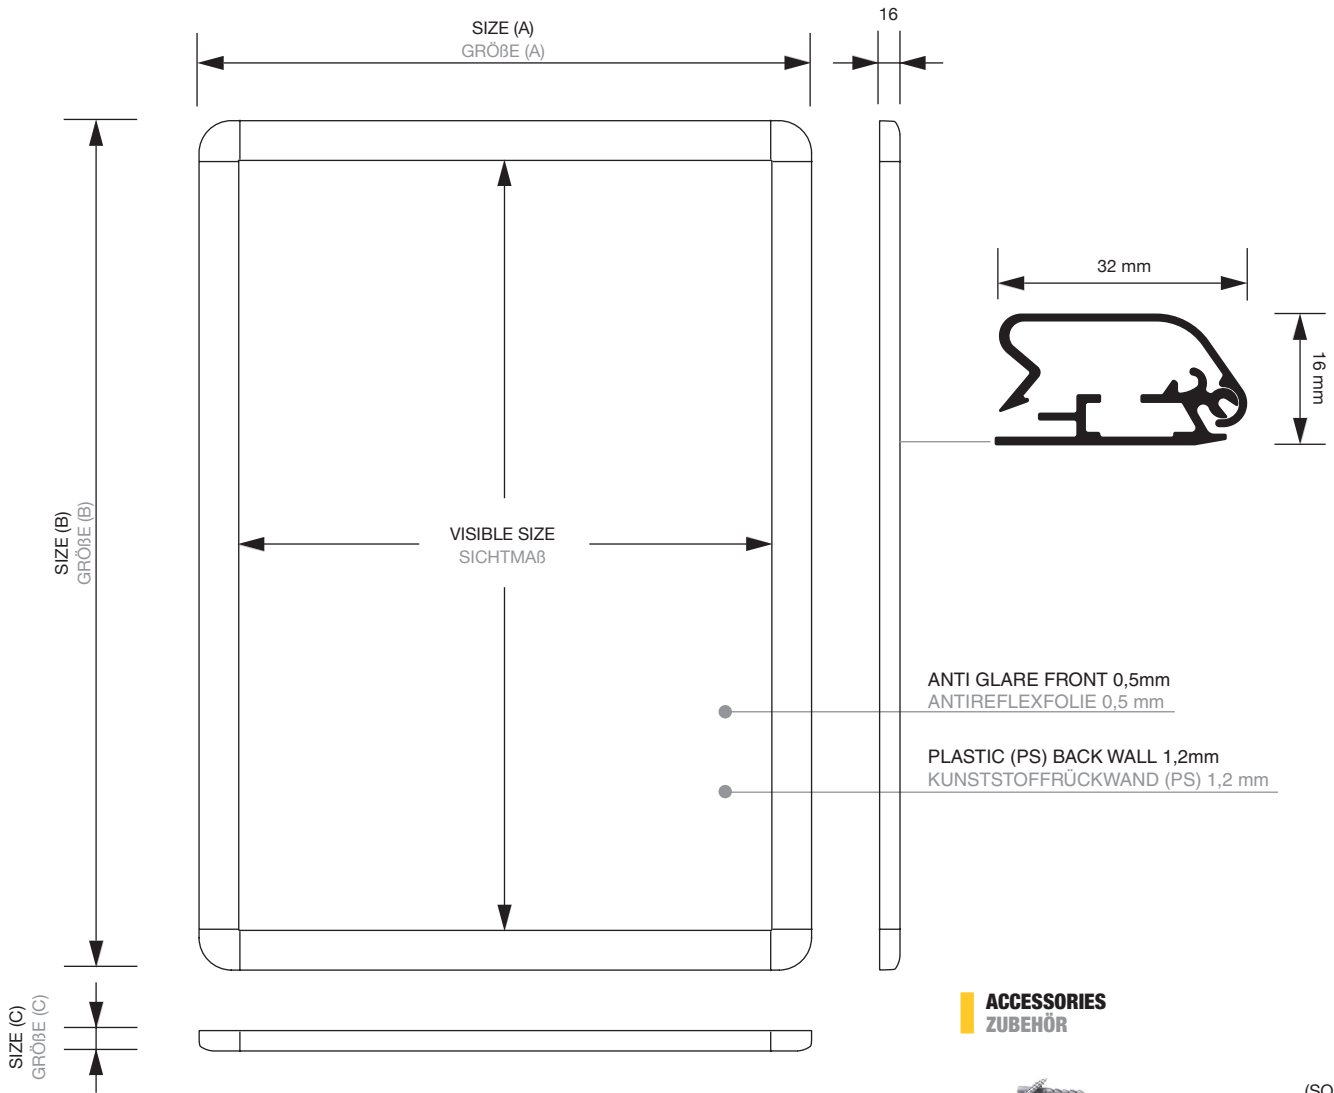

SNAP FRAME PROFILE 32 mm / RONDO CORNER

Poster Frames | Snap Frames