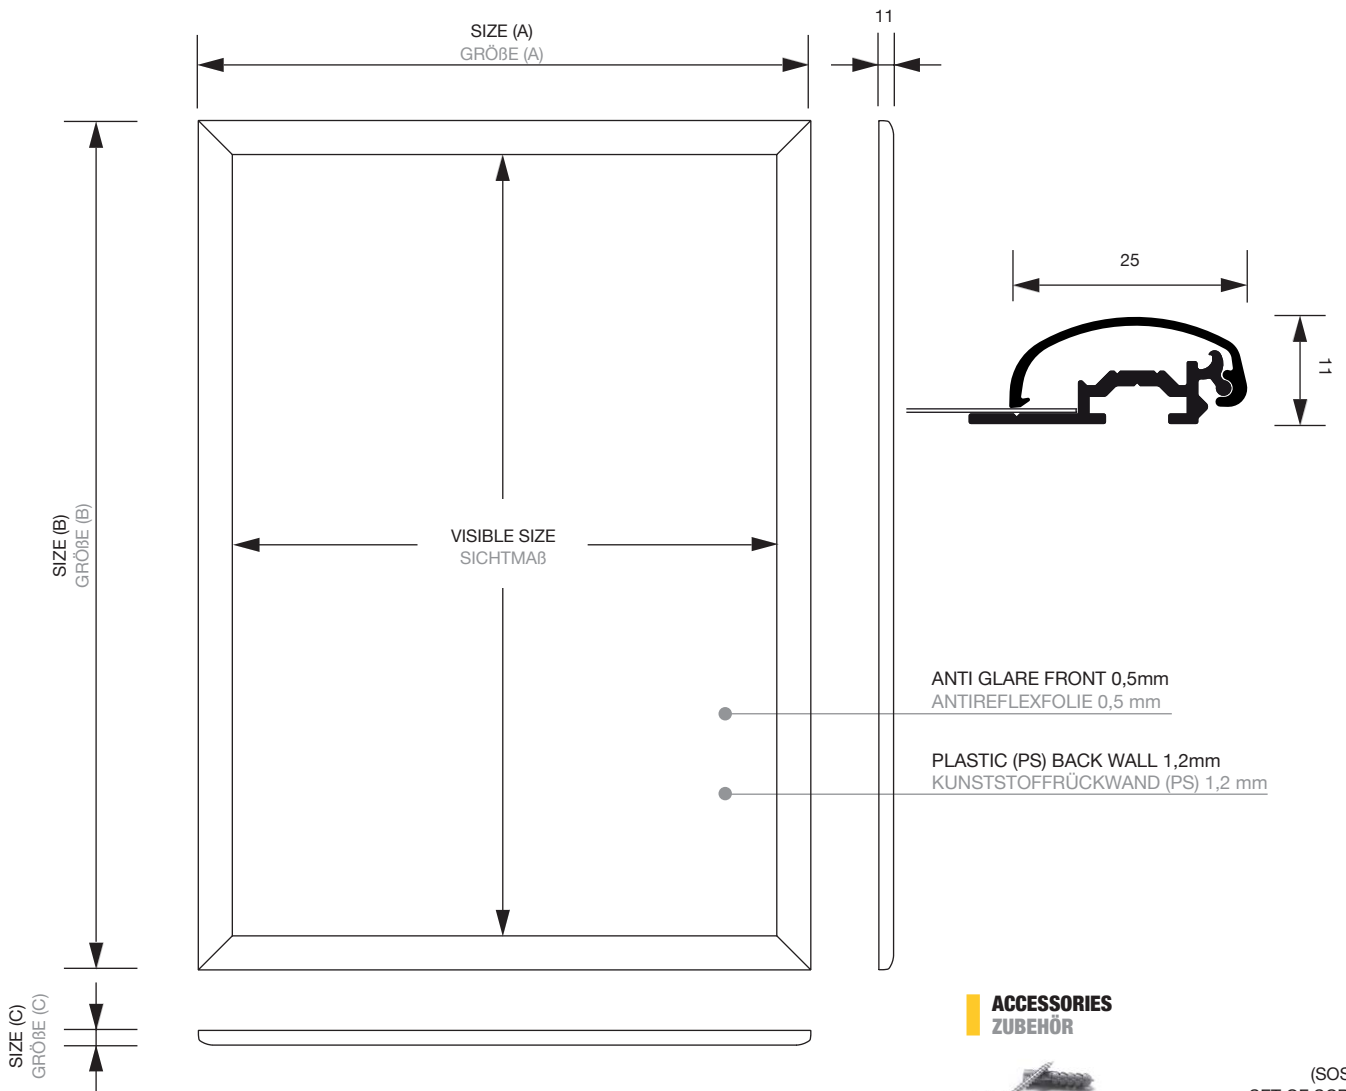

25 mm SECURITY SNAP FRAME / MITRED CORNER

Poster Frames | Snap Frames