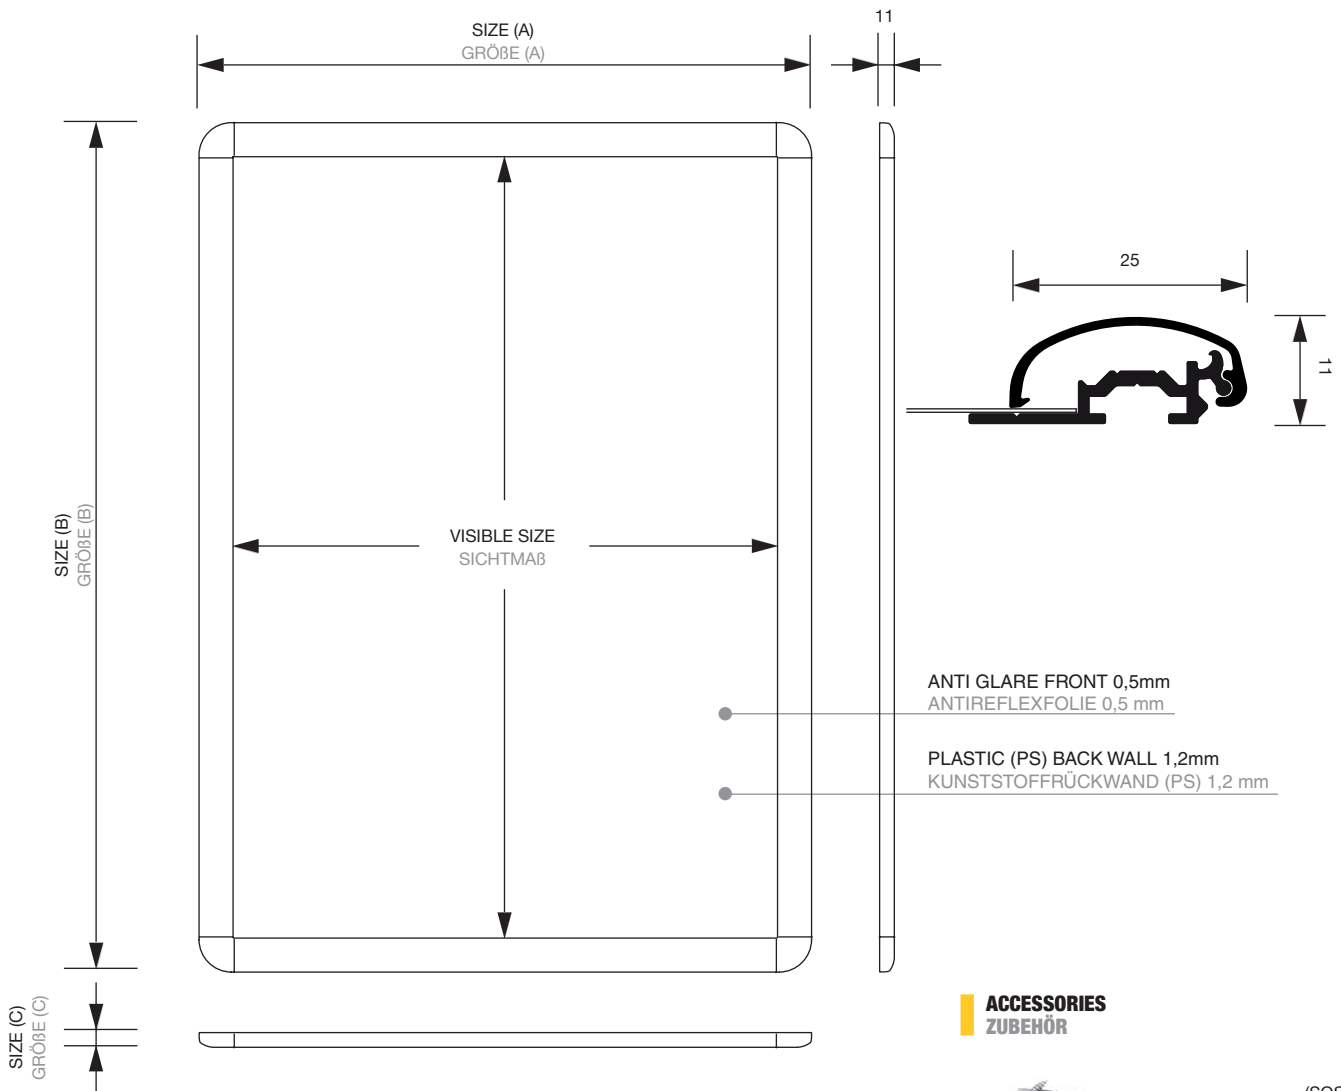

(SOSSET)
SET OF SCREWS
SCHRAUBENSET

25 mm SECURITY SNAP FRAME / RONDO CORNER

Poster Frames | Snap Frames