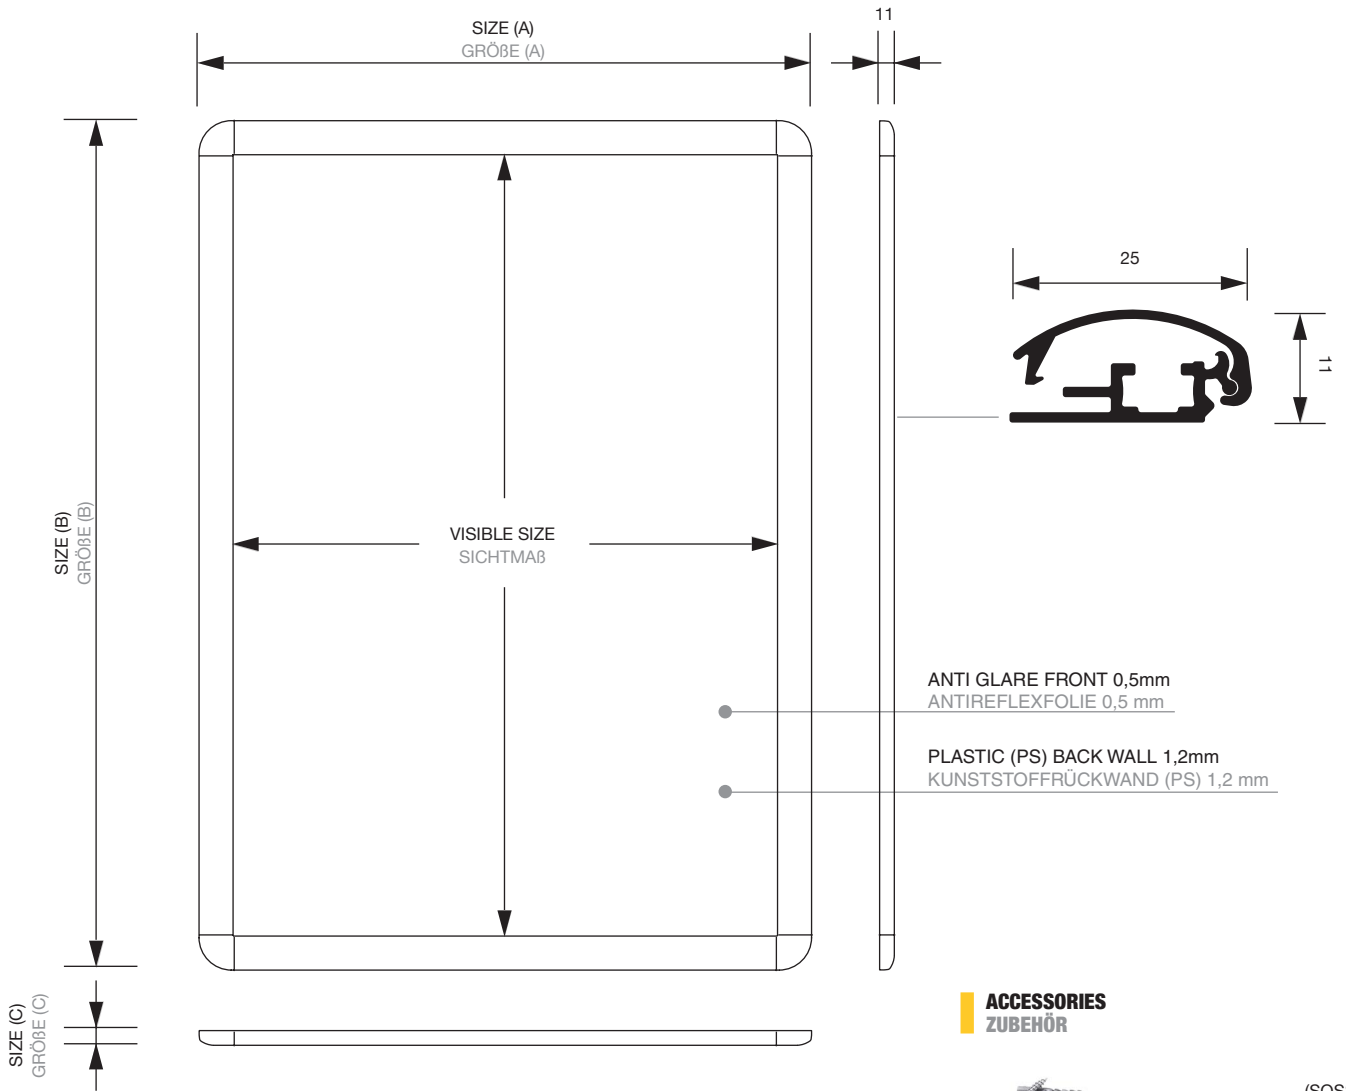

SNAP FRAME PROFILE 25 mm / RONDO CORNER

Poster Frames | Snap Frames