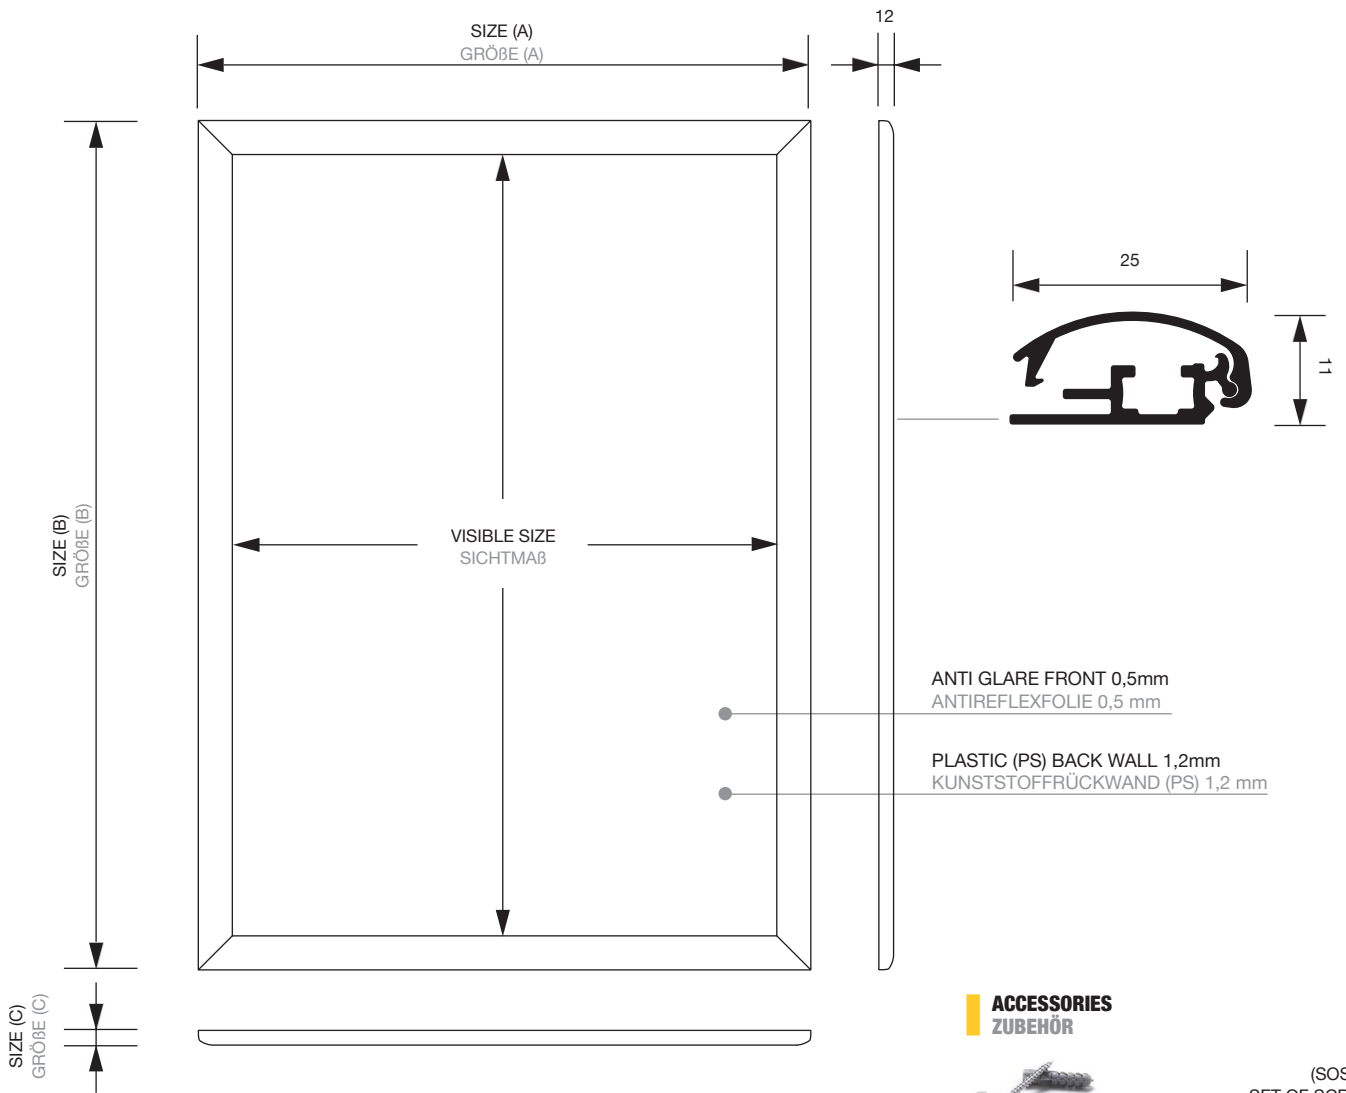

(SOSSET)
SET OF SCREWS
SCHRAUBENSET

SNAP FRAME PROFILE 25 mm / MITRED CORNER

Poster Frames | Snap Frames