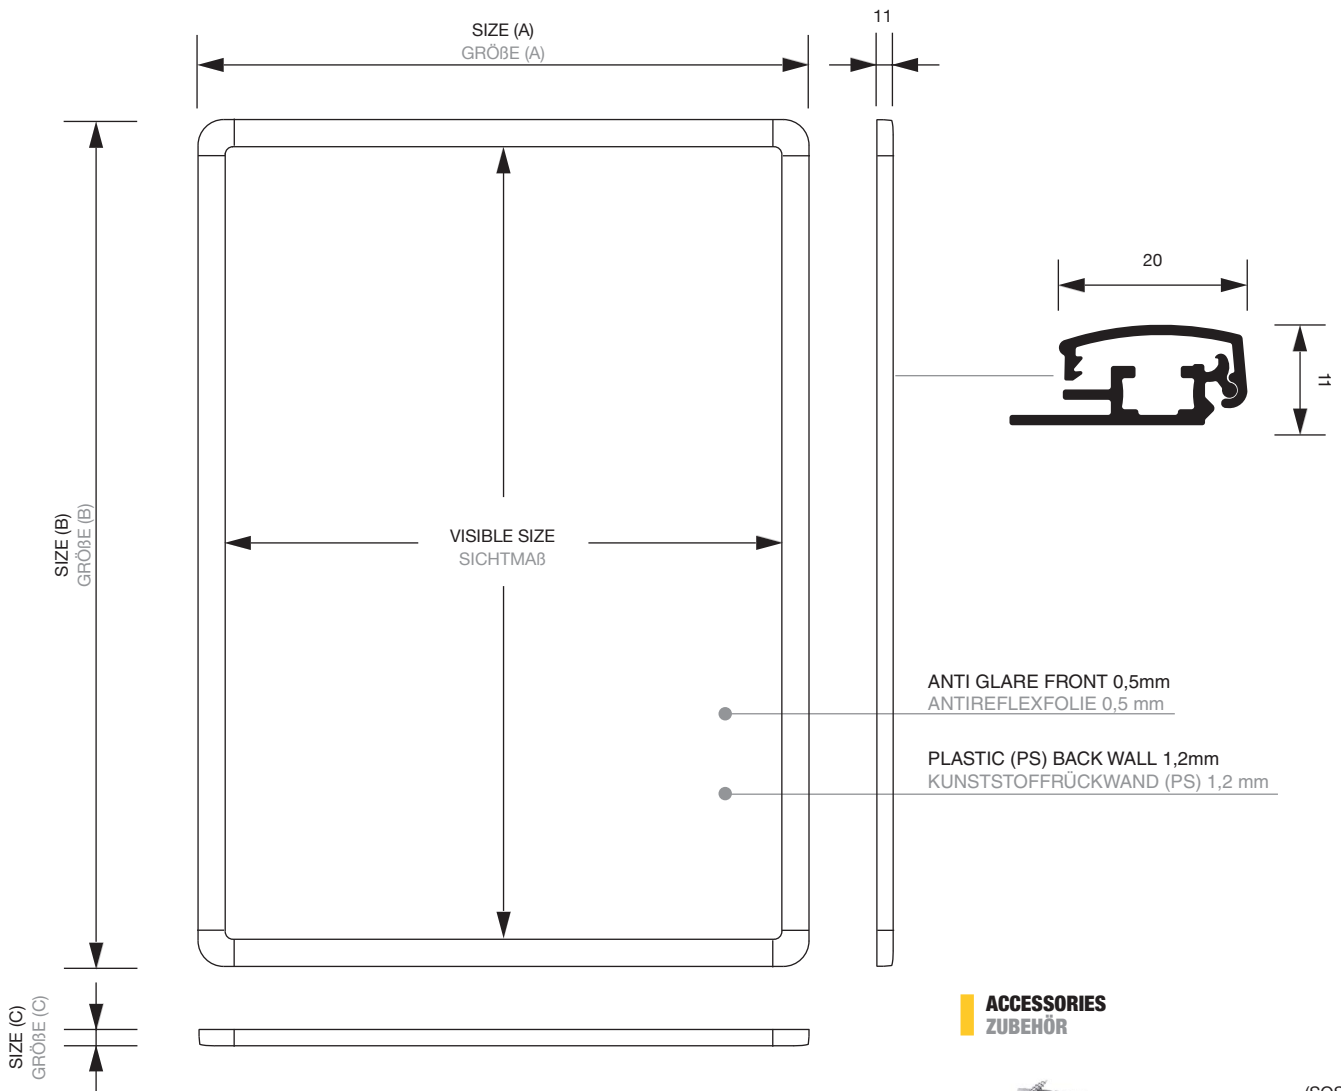

SNAP FRAME PROFILE 20 mm / RONDO CORNER

Poster Frames | Snap Frames