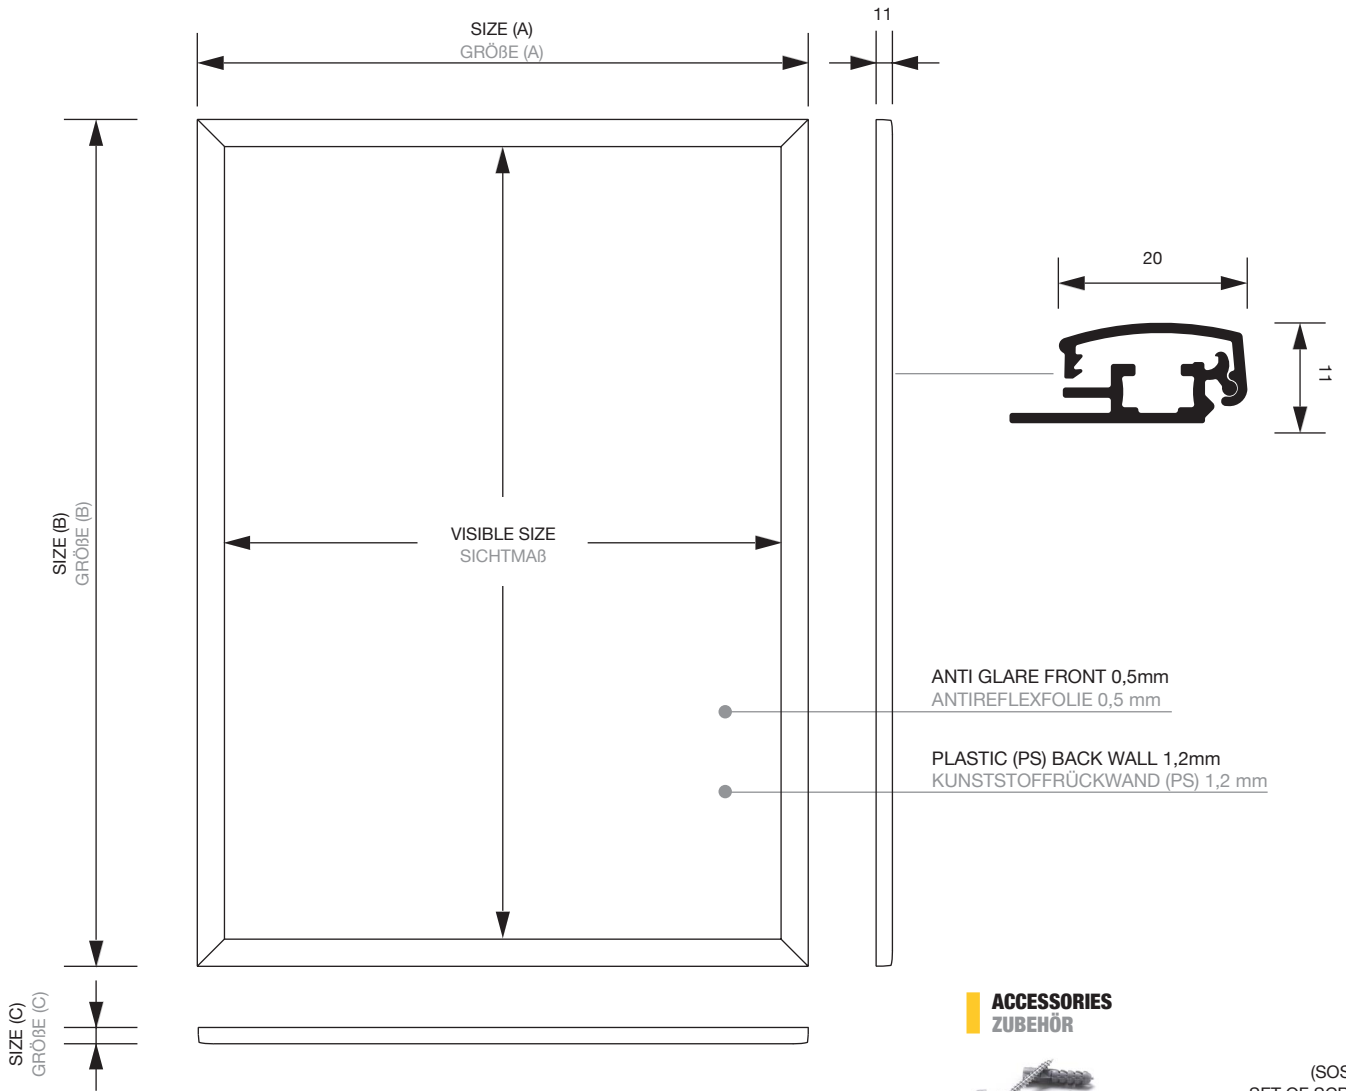

SNAP FRAME PROFILE 20 mm / MITRED CORNER

Poster Frames | Snap Frames