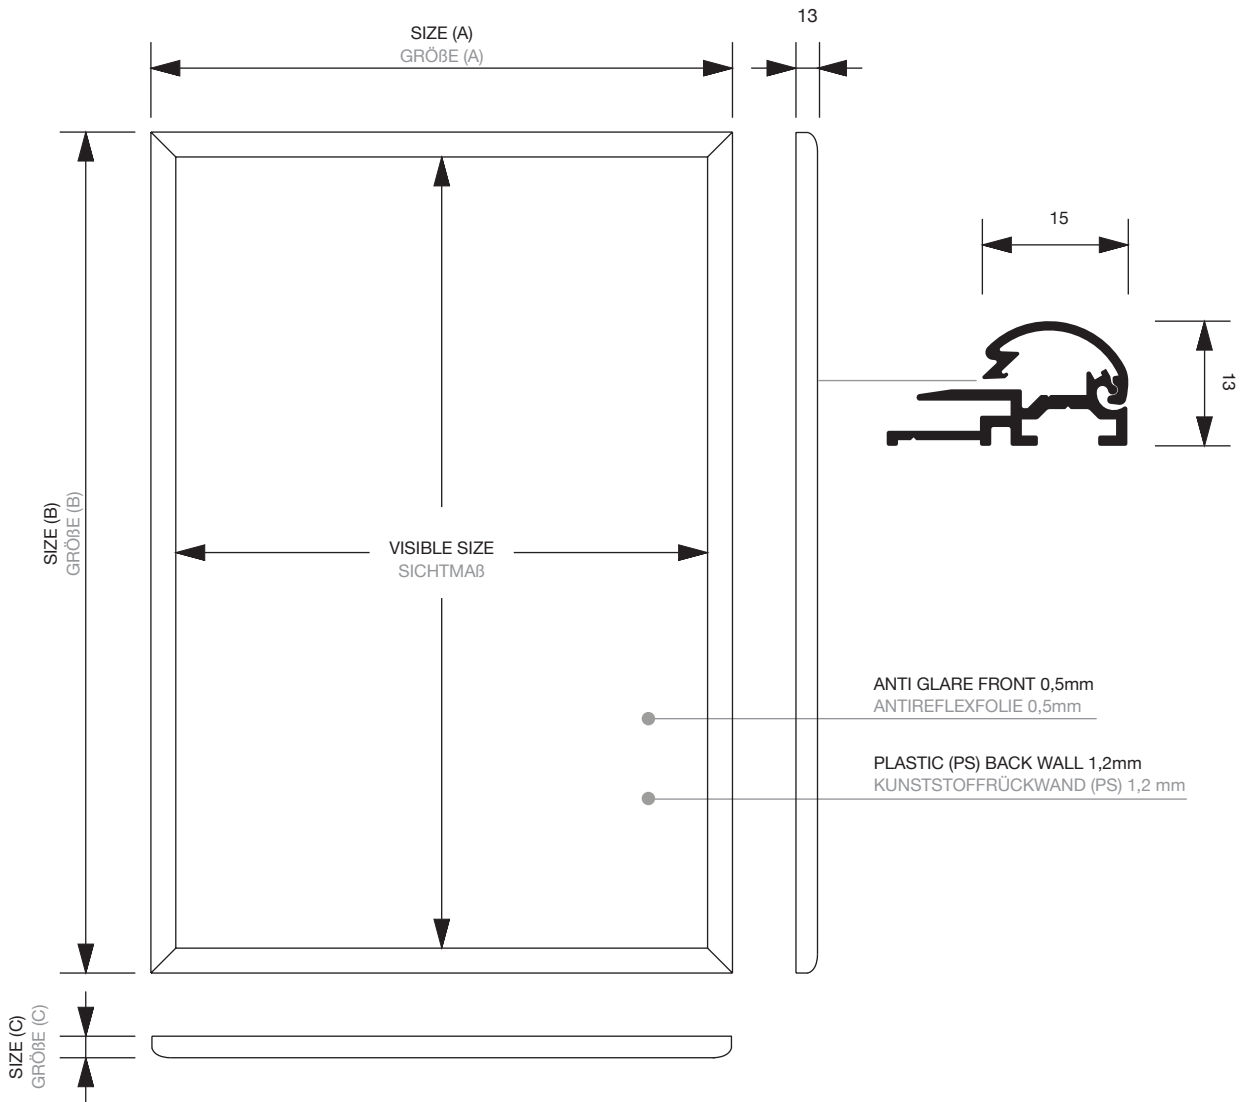

SNAP FRAME PROFILE 15 mm

Poster Frames | Snap Frames