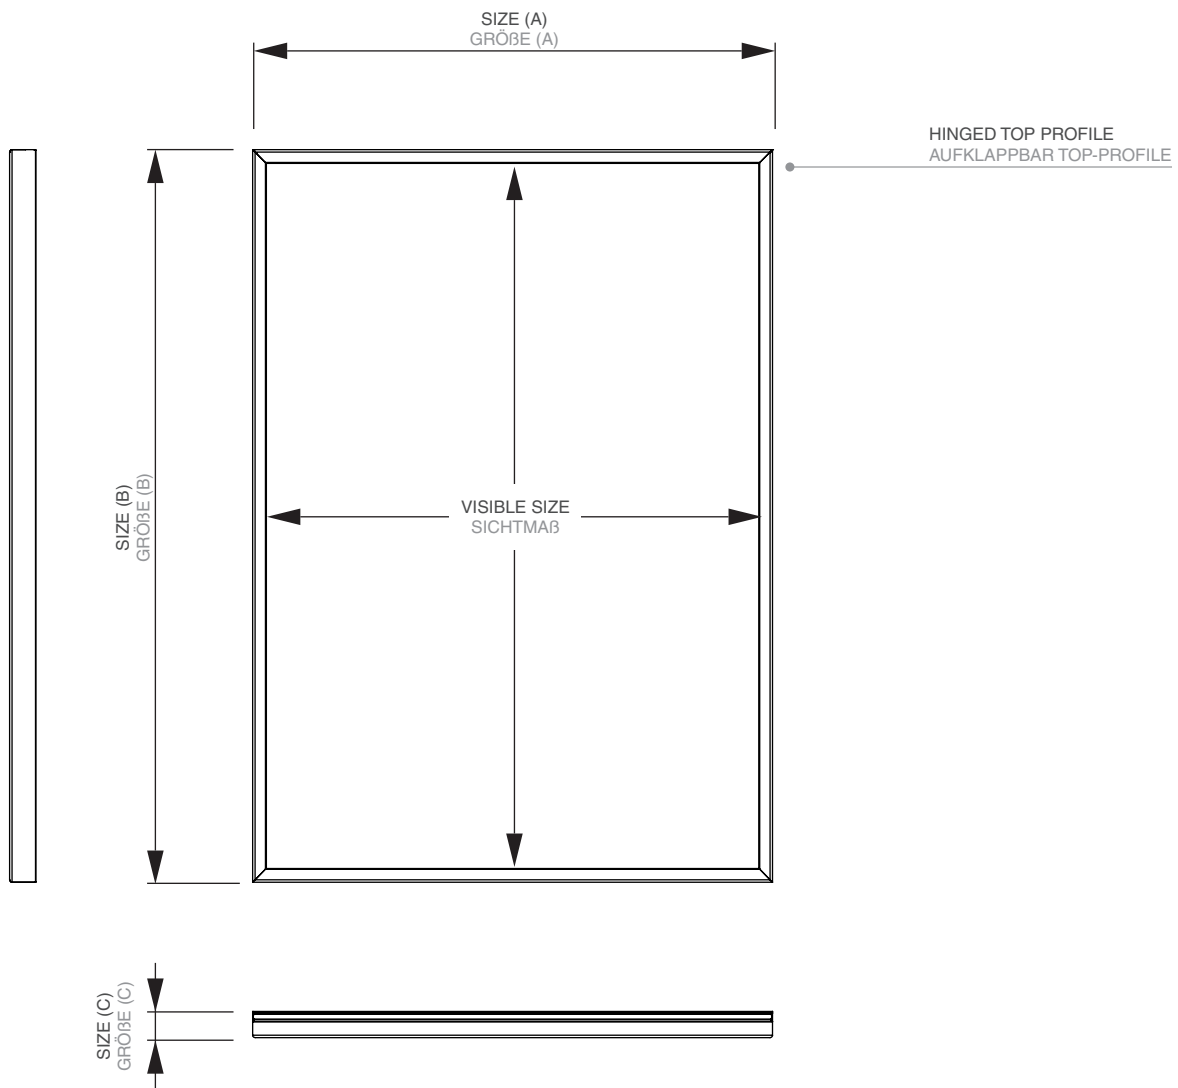

INSERT FRAME

Poster Frames | Poster Frames