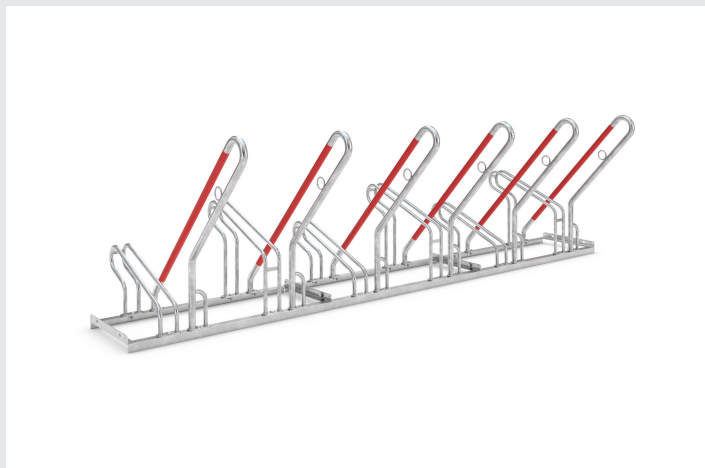

# 2506 XBF

With its functional frame rests and steel eyelets, this free-standing bicycle leaning system also protects top-quality bicycles from damage and theft.

Article no.	Width	Height	Depth
105700144	3.000 mm	845 mm	550 mm

## Technische Daten

EAN	4250366514680
Colour	Silver
Advertising area	no
Setting angle	90° straight
Pipe diameter	18 mm
Construction	Screwed / assembly kit
Mounting type	On the floor
Surface finish	Galvanised
Parking	To park with tip safety
Weight	42 kg
No. of spaces	6
Sides	One-sided

Discover product at: <https://www.wsm.eu/en/product/2506-xbf/>

That's what every cyclist wants: a parking space where his bike is optimally protected against damage and theft. The Frame Rest Parker 2500 XBF offers just that. Here, the diagonal frame rests encased in signal red plastic protects against vandalism or accidental crushing and rim damage. A generous spacing of 500 mm single-sided or 540 mm double-sided ensures maximum parking comfort. Optimised theft protection and space-saving low/high setting. Ground mounting brackets included.