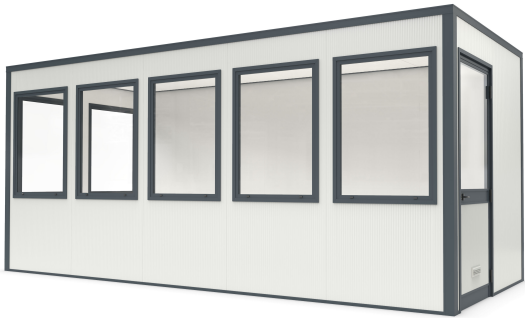

SmartUnit 14

The innovative SmartUnit room system impresses with an attractive price-performance ratio, unbeatable delivery times and simple installation.

Article no.

101600044

Technische Daten

EAN	4250366533599
Wall cladding thickness	60 mm
Glass strength	4 mm
Passage width	900 mm
Base area	14.37 qm
Weight	782 kg
Number of windows	7
Colour	RAL 9002 - Grey white
Outside wall cladding	Sheet metal
Insulation	PIR foam
Glass mounting	Aluminium frame
Flooring	No floor
Wall cladding	Steel sheet
Location	Indoors
Number of wall elements	14
Glass	Toughened safety glass
Opening type	Outwards to the right
Lifting eye	no

This is how beautiful and versatile modern industrial design can be - and all that at a reasonable price. Yet the innovative SmartUnit room system has even more to offer: a clever tongue-and-groove connector system, an online configurator and a wide range of accessories. You can also adapt the room system to your personal requirements with the optional accessory packages. Thanks to the ingeniously simple connector system, the SmartUnit can be set up and moved in the shortest possible time and delivery times are unbeatable.